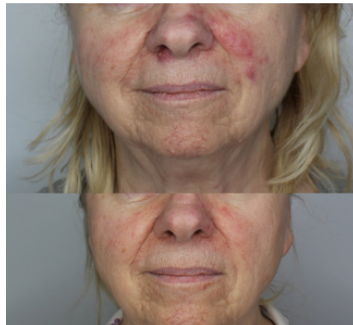

CALMA™

ULTRA-SOOTHING GEL

- Visibly reduces the appearance of local redness caused by dryness
- Soothes and comforts sensitive skin
- Reduces skin sensitivity caused by environmental aggressions

Average reduction from reference value at 12 weeks