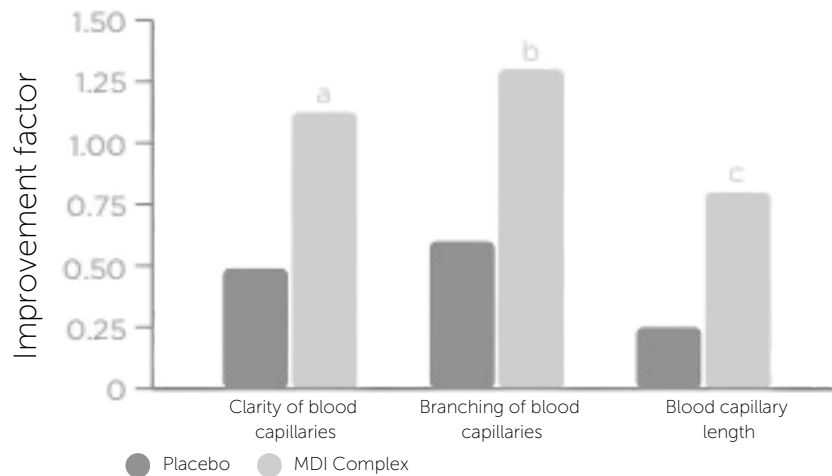

CALMA™

ULTRA-SOOTHING GEL

- Visibly reduces the appearance of local redness caused by dryness
- Soothes and comforts sensitive skin
- Reduces skin sensitivity caused by environmental aggressions

Average reduction from reference value at 12 weeks